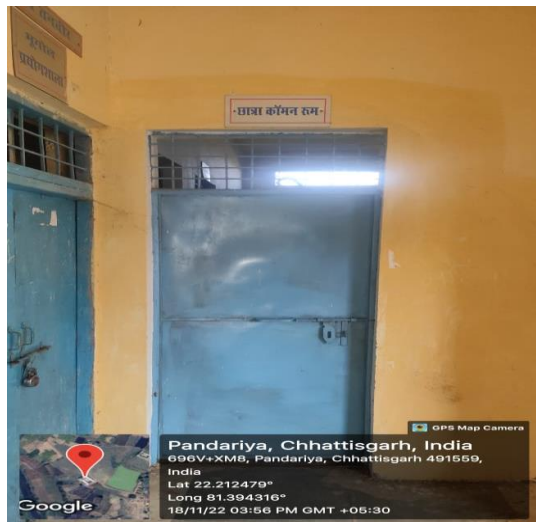

**In an institute facilities, safety & counseling facility for women**

**Pic - A CCTV camera-1 placed on entrance gate on Institute**

**Camera-2**

**Camera-3**

**Camera-4**

**Camera-5**

**Pics - A CCTV camera placed on College corridor in Institute.**

Heads and staff of various streams counsel the Females at the time of admission to help them choose their streams

And subjects on the basis of their capacity & capability.

**Pic - A Help Desk center in Institute for the General queries.**

## Common room -

The common room and wash rooms in the college building for the convenience of the students with chairs and tables for taking their relaxing. The Female's toilets are equipped with a sanitary napkin vending machine and mirrors.

(A)

(B)

**Pics – (A) Common room for Female Students in Institute.**

**(B) Sanitary pad machine present in Female common room.**

**Pic - (A) By Women's committee member redressal regarding's female student's problems.**